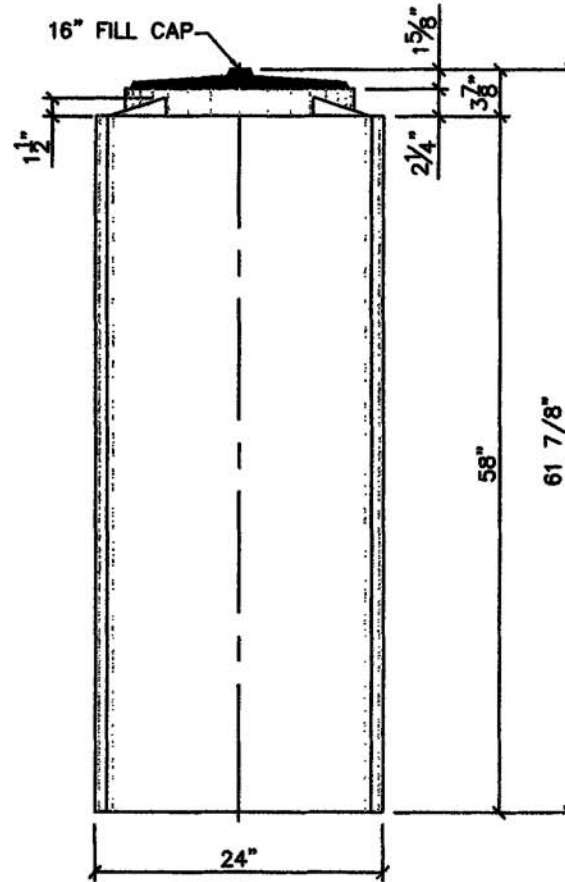

VIEW A

VIEW B

NOTE:
ALL DIMENSIONS ARE IN INCHES UNLESS
OTHERWISE SPECIFIED

	
230 IMPERIAL GALLON STORAGE TANK	
DWG NO:	REV
SCALE: 1:16	