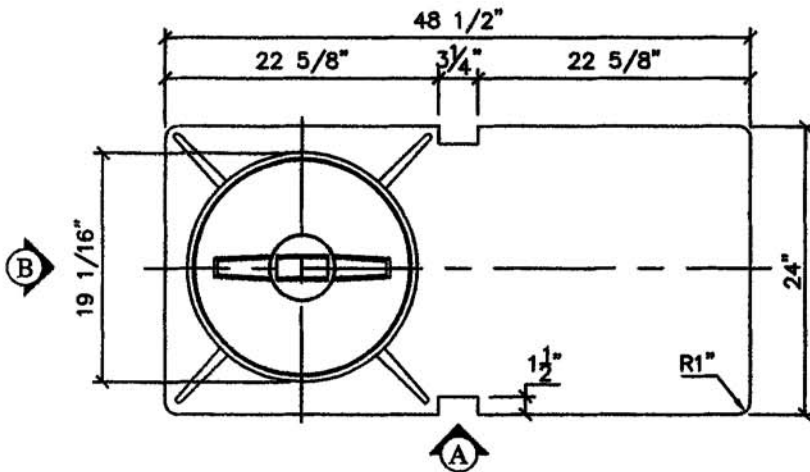

VIEW A

VIEW B

NOTE:
ALL DIMENSIONS ARE IN INCHES UNLESS
OTHERWISE SPECIFIED

	
230 IMPERIAL GALLON STORAGE TANK	
DWG NO:	REV
SCALE: 1:16	